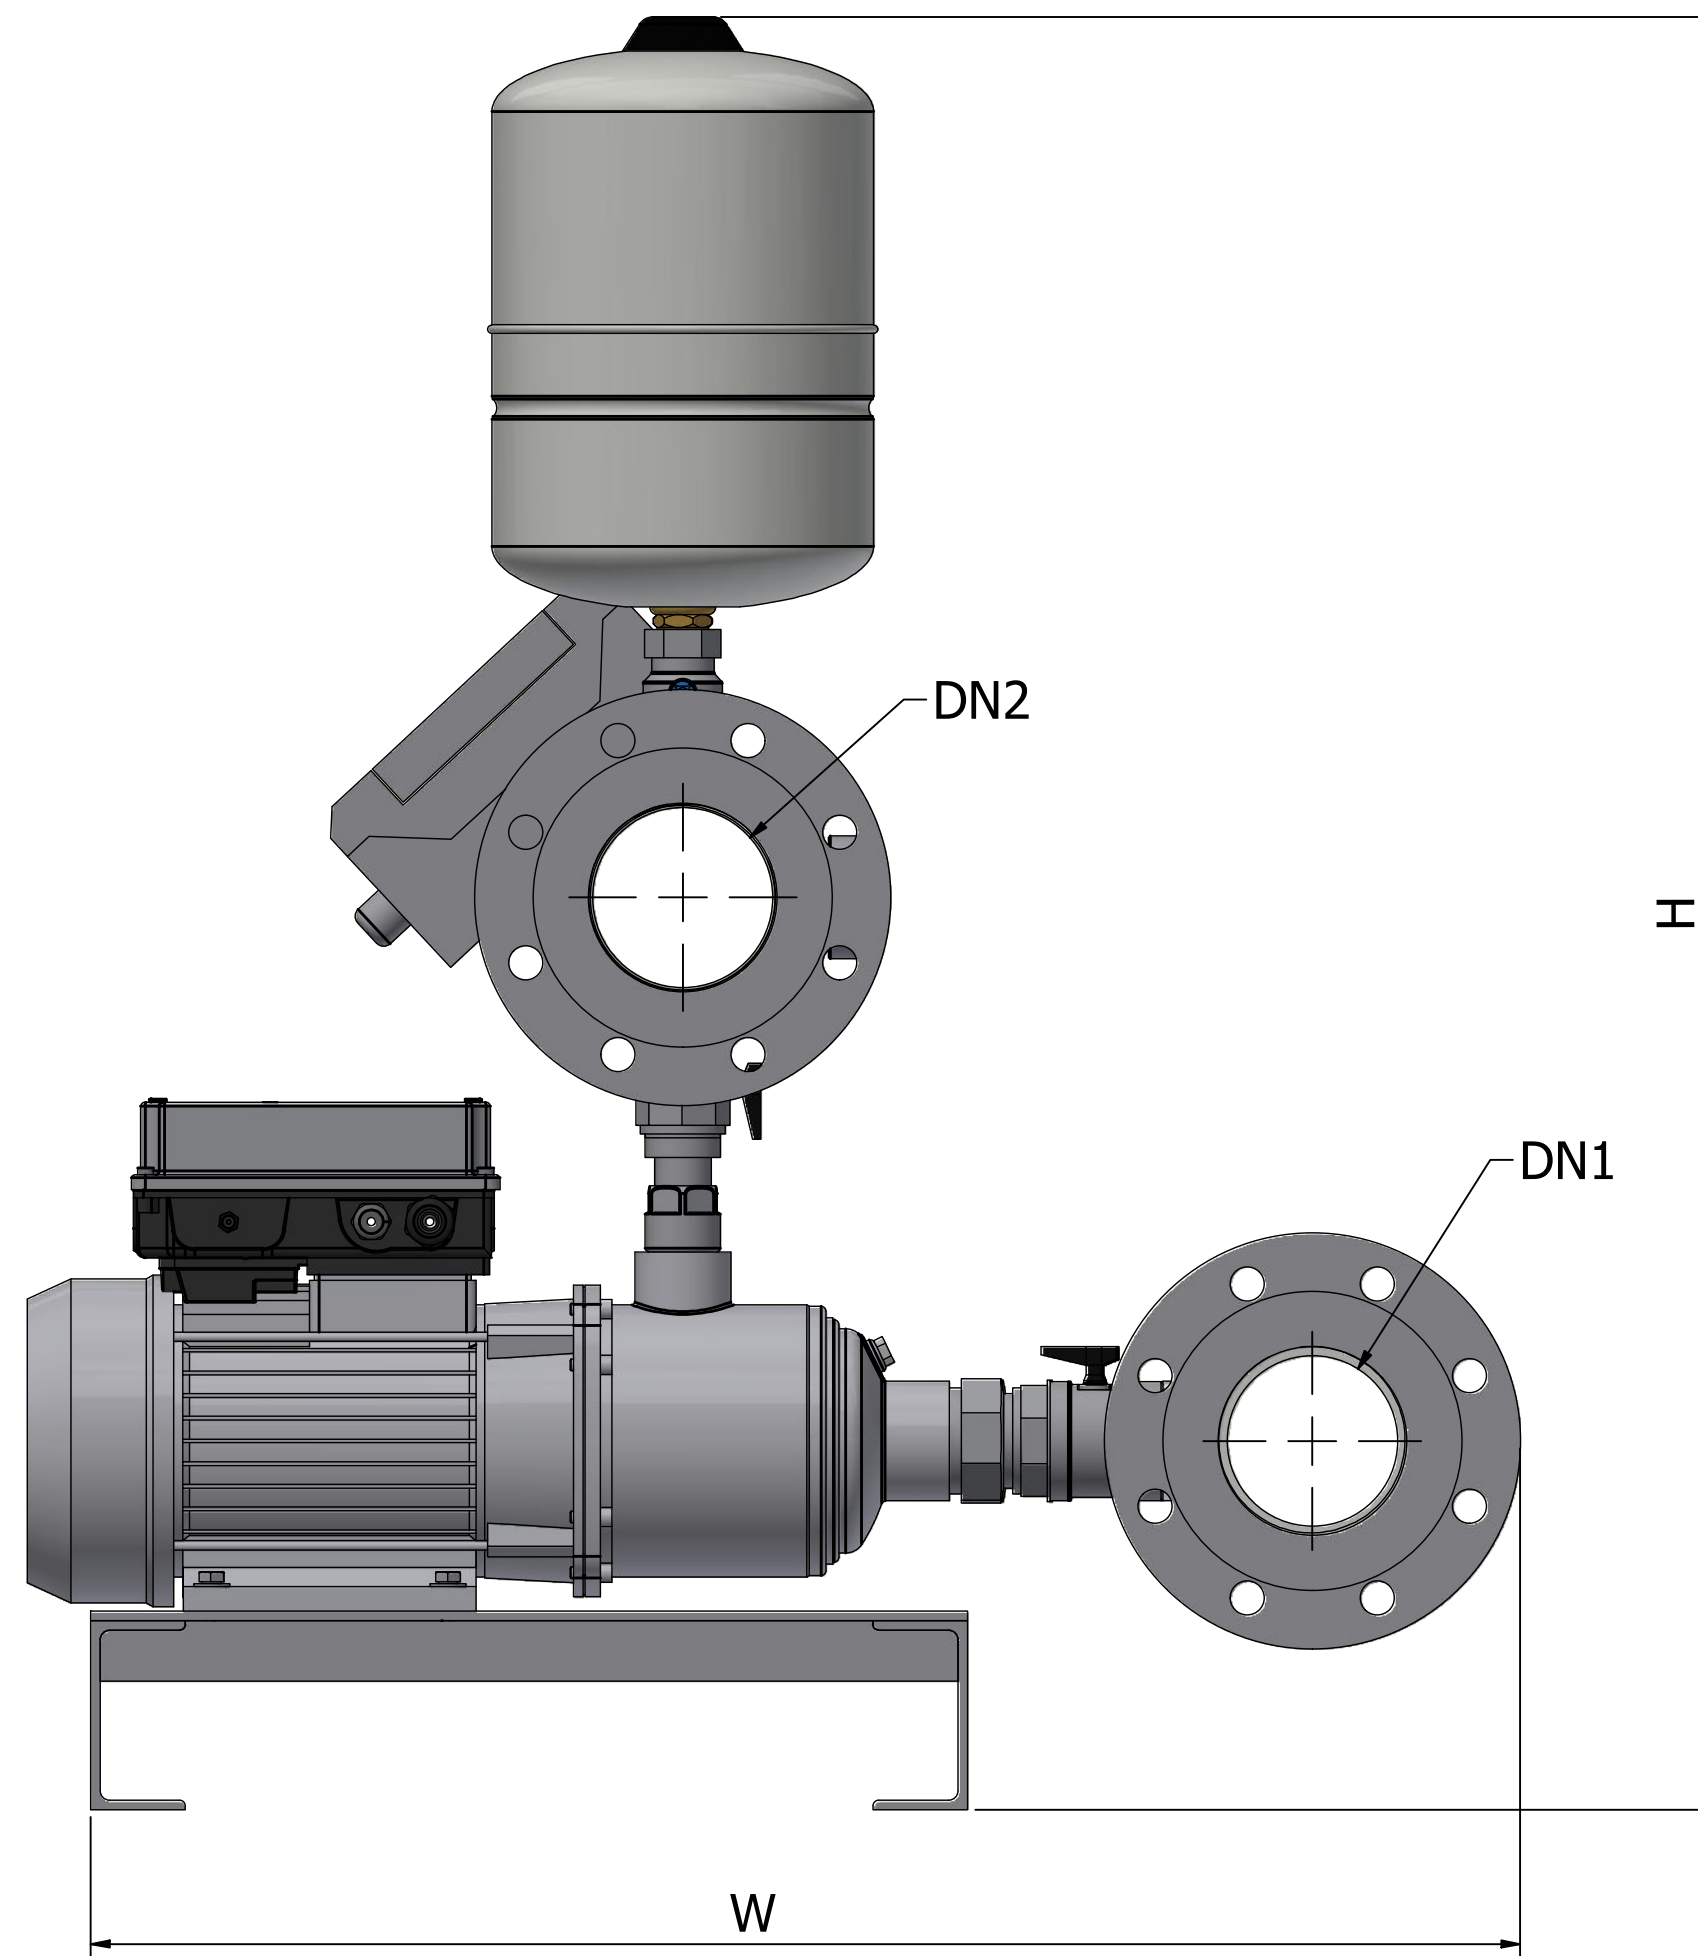

DIMENSIONS OF TRIPLE PUMP UNITS						
MODEL REF	DN1	DN2	B	H	L	W
3MX18-3NE/8-DPT	DN100	DN100	1000	1250	1400	900
3MX18-4NE/8-DPT	DN100	DN100	1000	1250	1400	900
3MX18-5NE/8-DPT	DN100	DN100	1000	1250	1400	900
3MX18-6NE/8-DPT	DN100	DN100	1000	1250	1400	900

Rev	Date	Description
THIRD ANGLE PROJECTION		
<p>THIS DRAWING IS CONFIDENTIAL AND MAY NOT BE USED, COPIED OR DISCLOSED TO ANYONE WITHOUT THE PERMISSION OF D.P. &amp; T.</p>		
PRODUCT CODE <b>3MX18-8DPT RANGE</b>		PRODUCT DESCRIPTION <b>TRIPLE SERIES</b>
Drawn By:	R.U.	Checked By: C.W.
Drawn Date:	31/01/2025	Checked Date: 31/01/2025
Approved By:	C.W.	REV 1
Approved Date:	31/01/2025	SIZE A3
SHEET 1 OF 1		SCALE 1:4