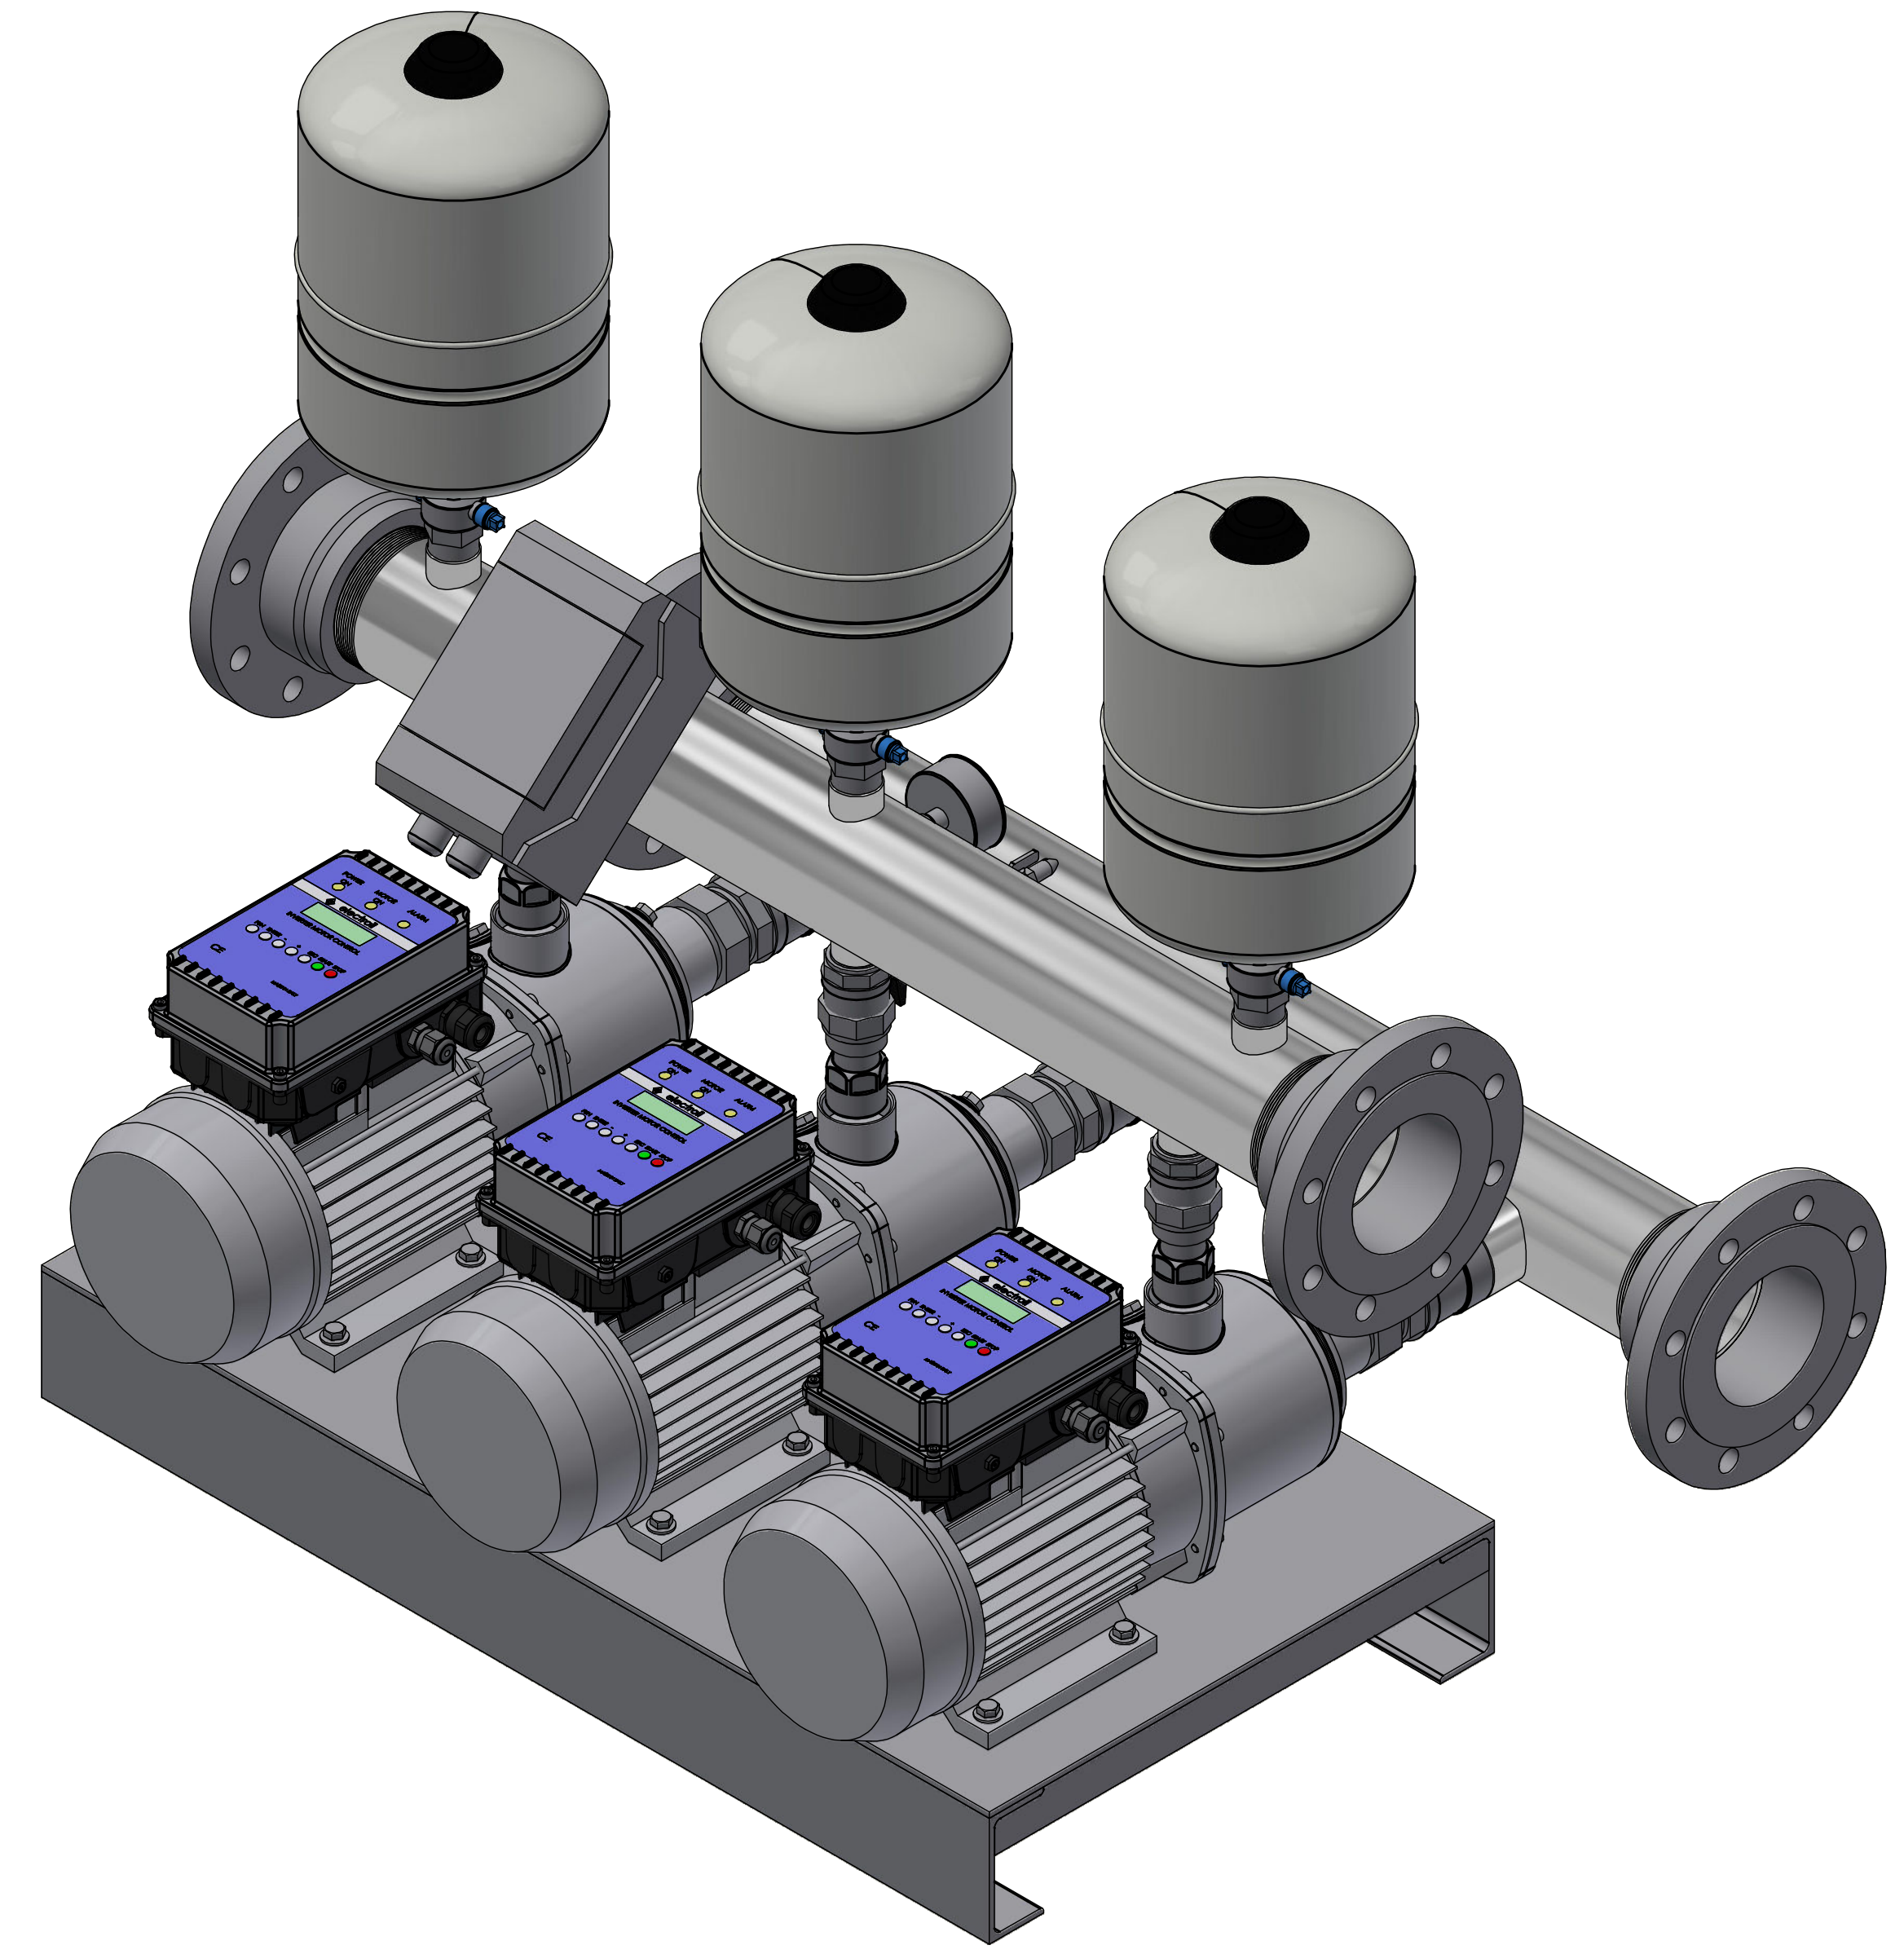

DIMENSIONS OF TRIPLE PUMP UNITS						
MODEL REF	DN1	DN2	B	H	L	W
3MX18-3NE/8-DPT	DN100	DN100	1000	1250	1400	900
3MX18-4NE/8-DPT	DN100	DN100	1000	1250	1400	900
3MX18-5NE/8-DPT	DN100	DN100	1000	1250	1400	900
3MX18-6NE/8-DPT	DN100	DN100	1000	1250	1400	900

Rev	Date	Description
THIRD ANGLE PROJECTION		
<p>THIS DRAWING IS CONFIDENTIAL AND MAY NOT BE USED, COPIED OR DISCLOSED TO ANYONE WITHOUT THE PERMISSION OF D.P. &amp; T.</p>		
PRODUCT CODE <b>3MX18-8DPT RANGE</b>		PRODUCT DESCRIPTION <b>TRIPLE SERIES</b>
Drawn By:	R.U.	Checked By: C.W.
Drawn Date:	31/01/2025	Checked Date: 31/01/2025
Approved By:	C.W.	REV 1
Approved Date:	31/01/2025	SIZE A3
SHEET 1 OF 1		SCALE 1:4