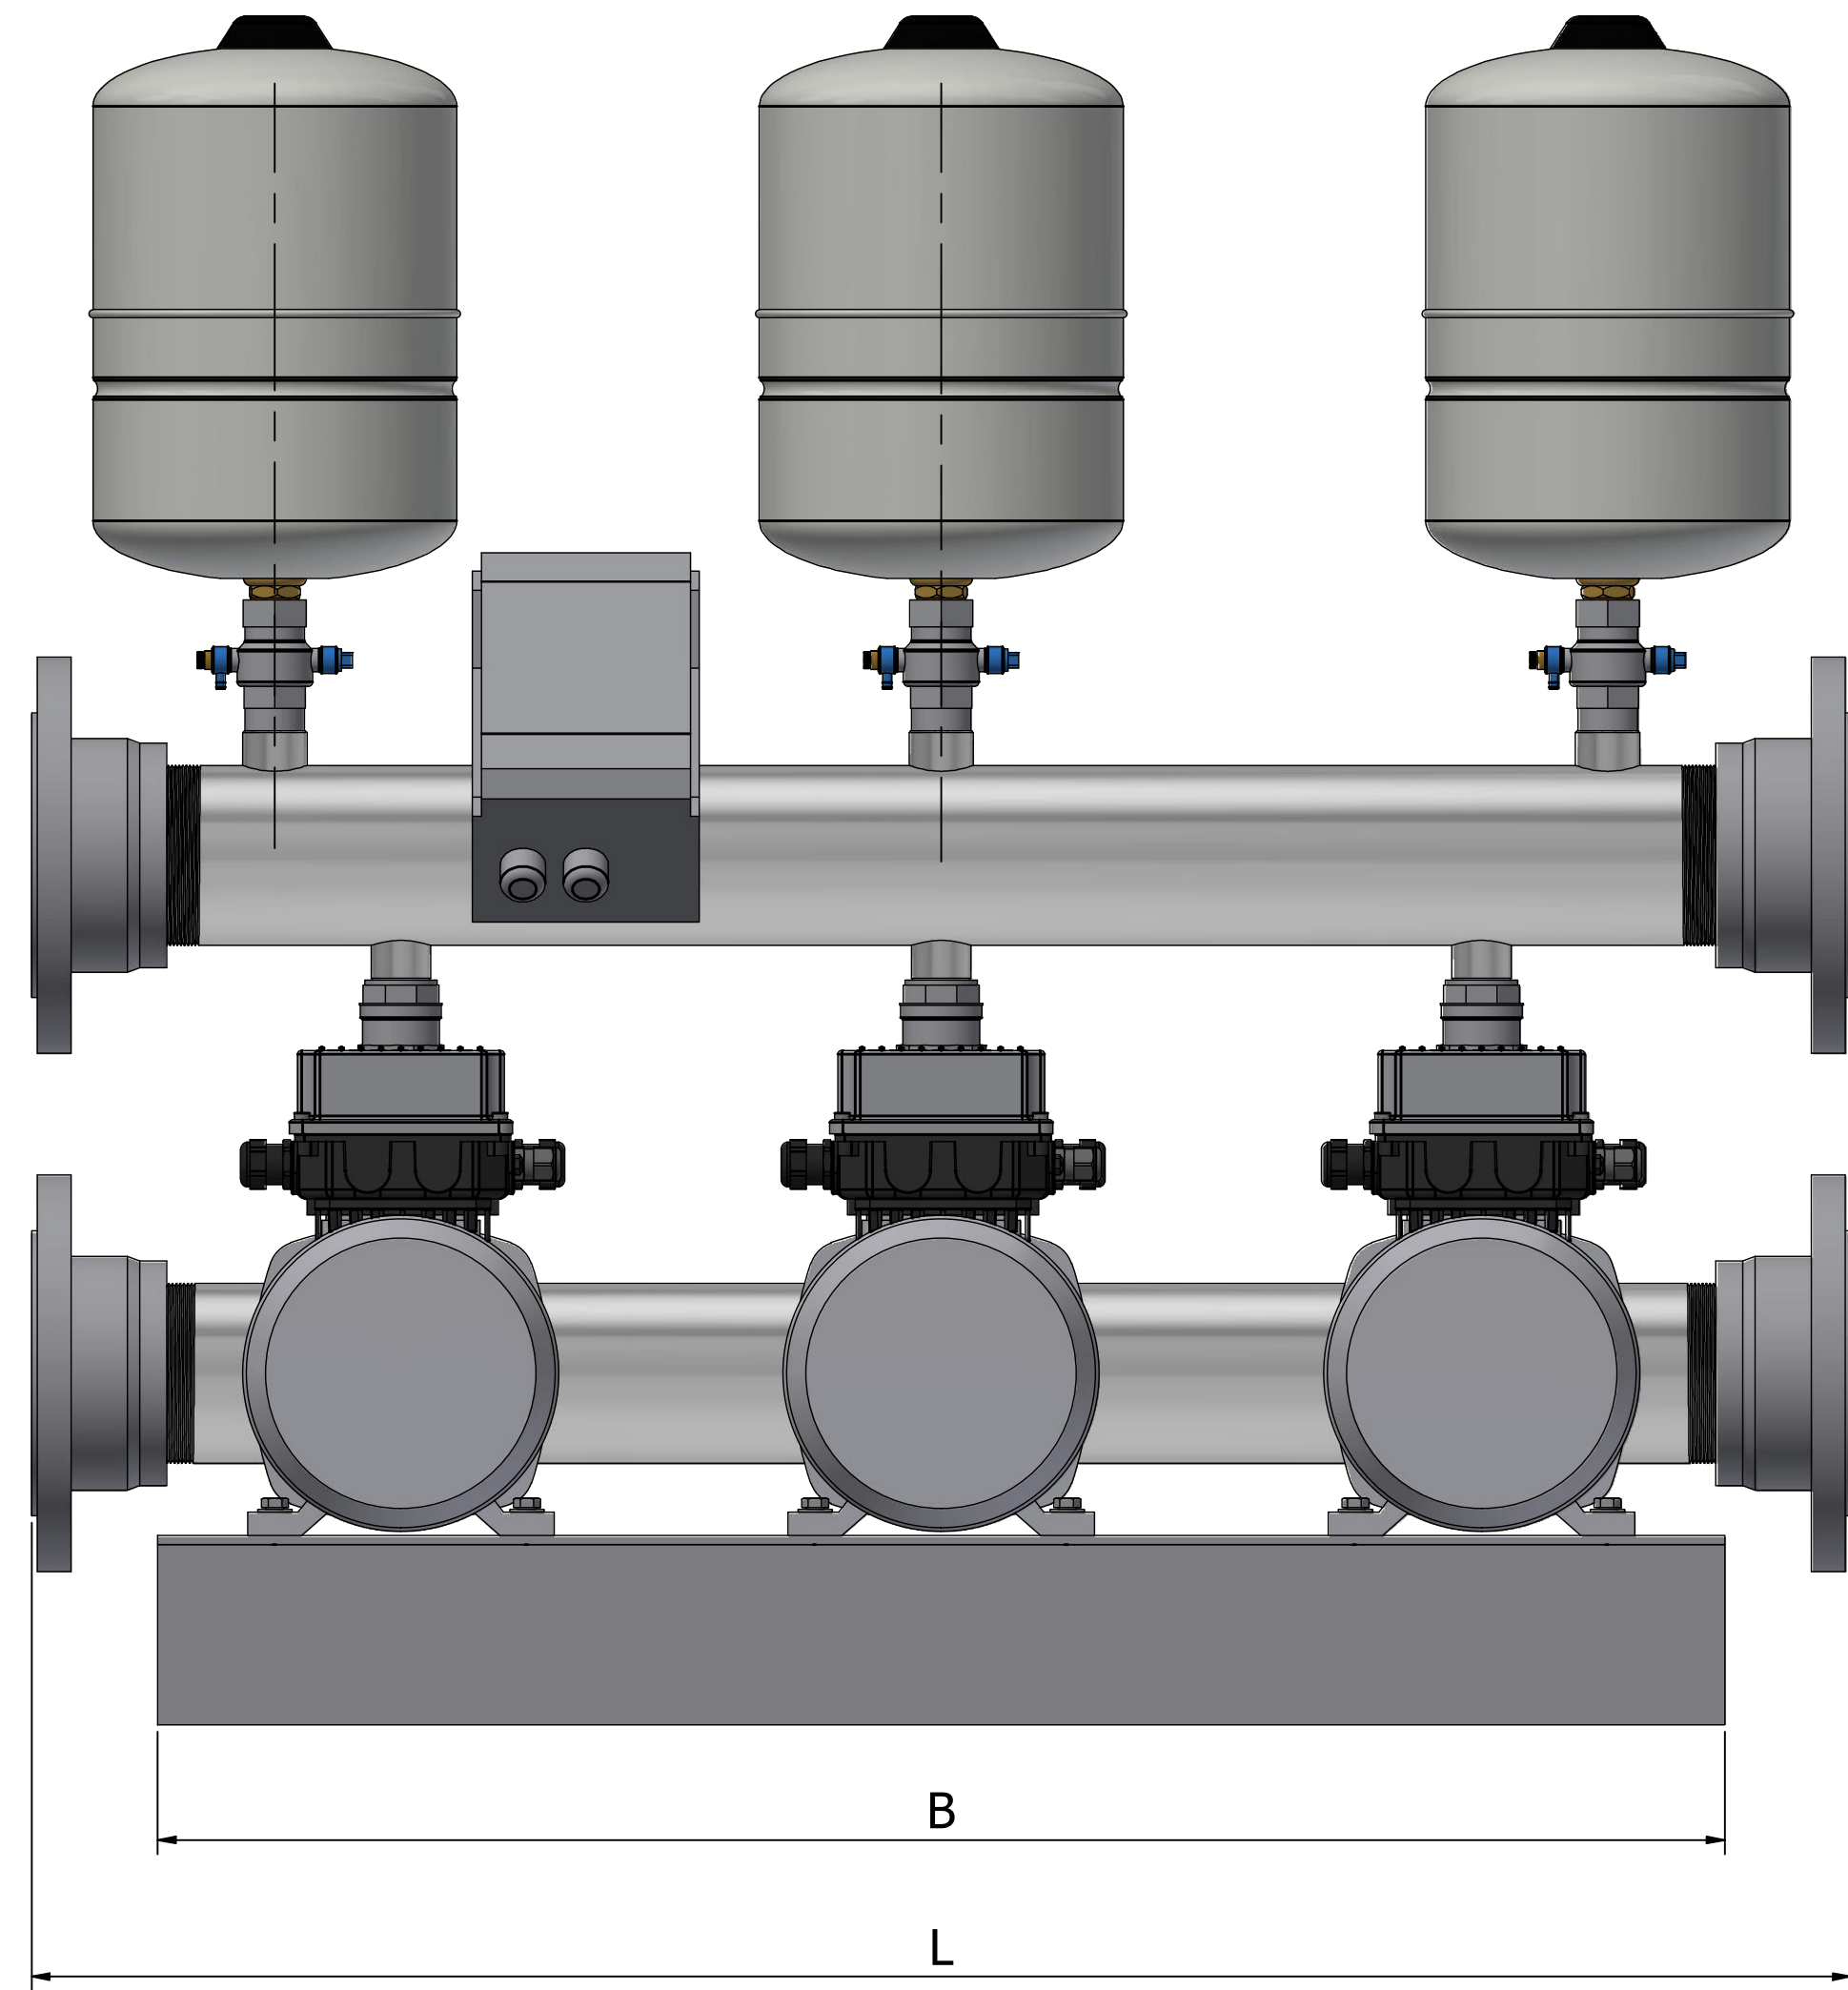

DIMENSIONS OF TRIPLE PUMP UNITS						
MODEL REF	DN1	DN2	B	H	L	W
3MX18-3NE/8-DPT	DN100	DN100	1000	1250	1400	900
3MX18-4NE/8-DPT	DN100	DN100	1000	1250	1400	900
3MX18-5NE/8-DPT	DN100	DN100	1000	1250	1400	900
3MX18-6NE/8-DPT	DN100	DN100	1000	1250	1400	900

Rev	Date	Description
THIRD ANGLE PROJECTION		
<p>THIS DRAWING IS CONFIDENTIAL AND MAY NOT BE USED, COPIED OR DISCLOSED TO ANYONE WITHOUT THE PERMISSION OF D.P. &amp; T.</p>		
PRODUCT CODE <b>3MX18-8DPT RANGE</b>		PRODUCT DESCRIPTION <b>TRIPLE SERIES</b>
Drawn By:	R.U.	Checked By: C.W.
Drawn Date:	31/01/2025	Checked Date: 31/01/2025
Approved By:	C.W.	REV 1
Approved Date:	31/01/2025	SIZE A3
SHEET 1 OF 1		SCALE 1:4